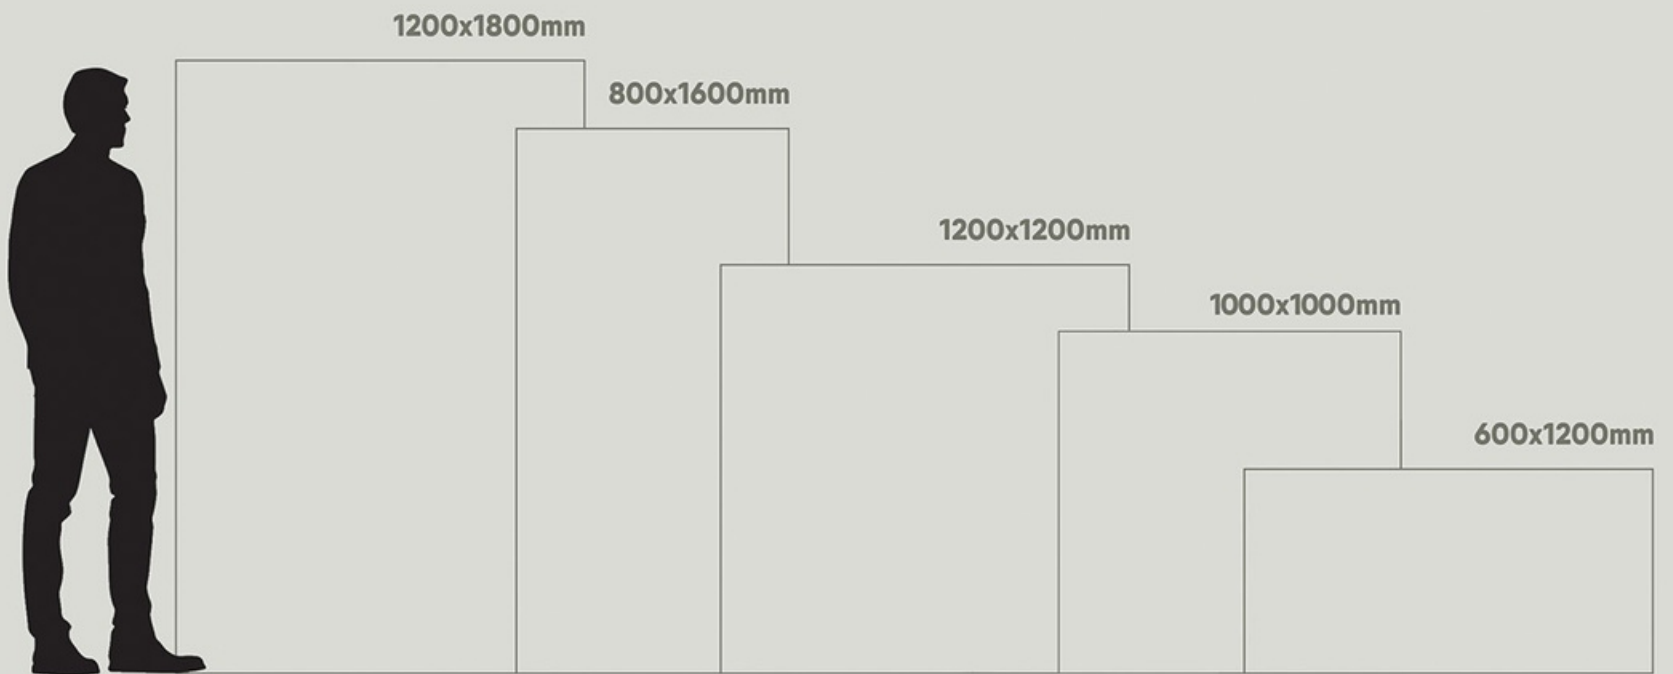

**1200x1200** —  
**1000x1000** —

CREATIVE  
FROM  
ITS  
CORE

**1200x1200mm**

**1000x1000mm**

# fantastic formats

*Taking into account the new demands of the world of architecture and interior design, we are launching new formats of slim slab marble tiles in large dimensions of 120x120cm & 100x100cm by expanding its range of technical solutions & innovation for better lifestyle.*