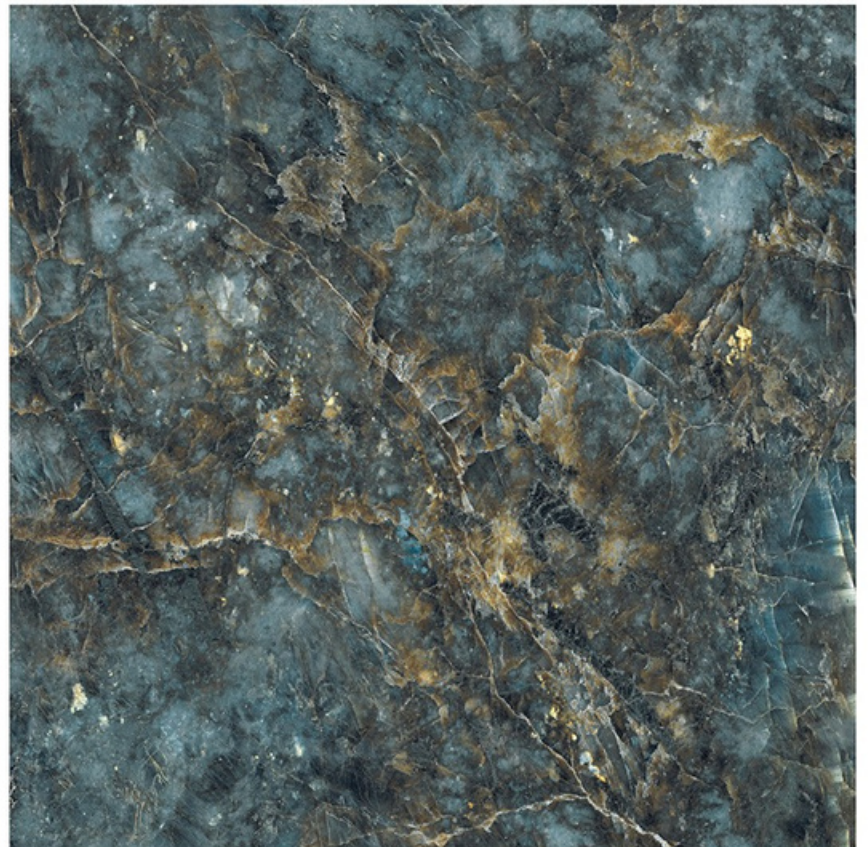

**1200x1200** —  
**1000x1000** —

CREATIVE  
FROM  
ITS  
CORE

**1200x1200mm**

**1000x1000mm**

**next  
generation  
marble  
slab**

**ALMOND GREEN**

SP.COLOUR

RANDOM

**AQUAMARINA**

SP.COLOUR

RANDOM

**BRECCIA AURORA**